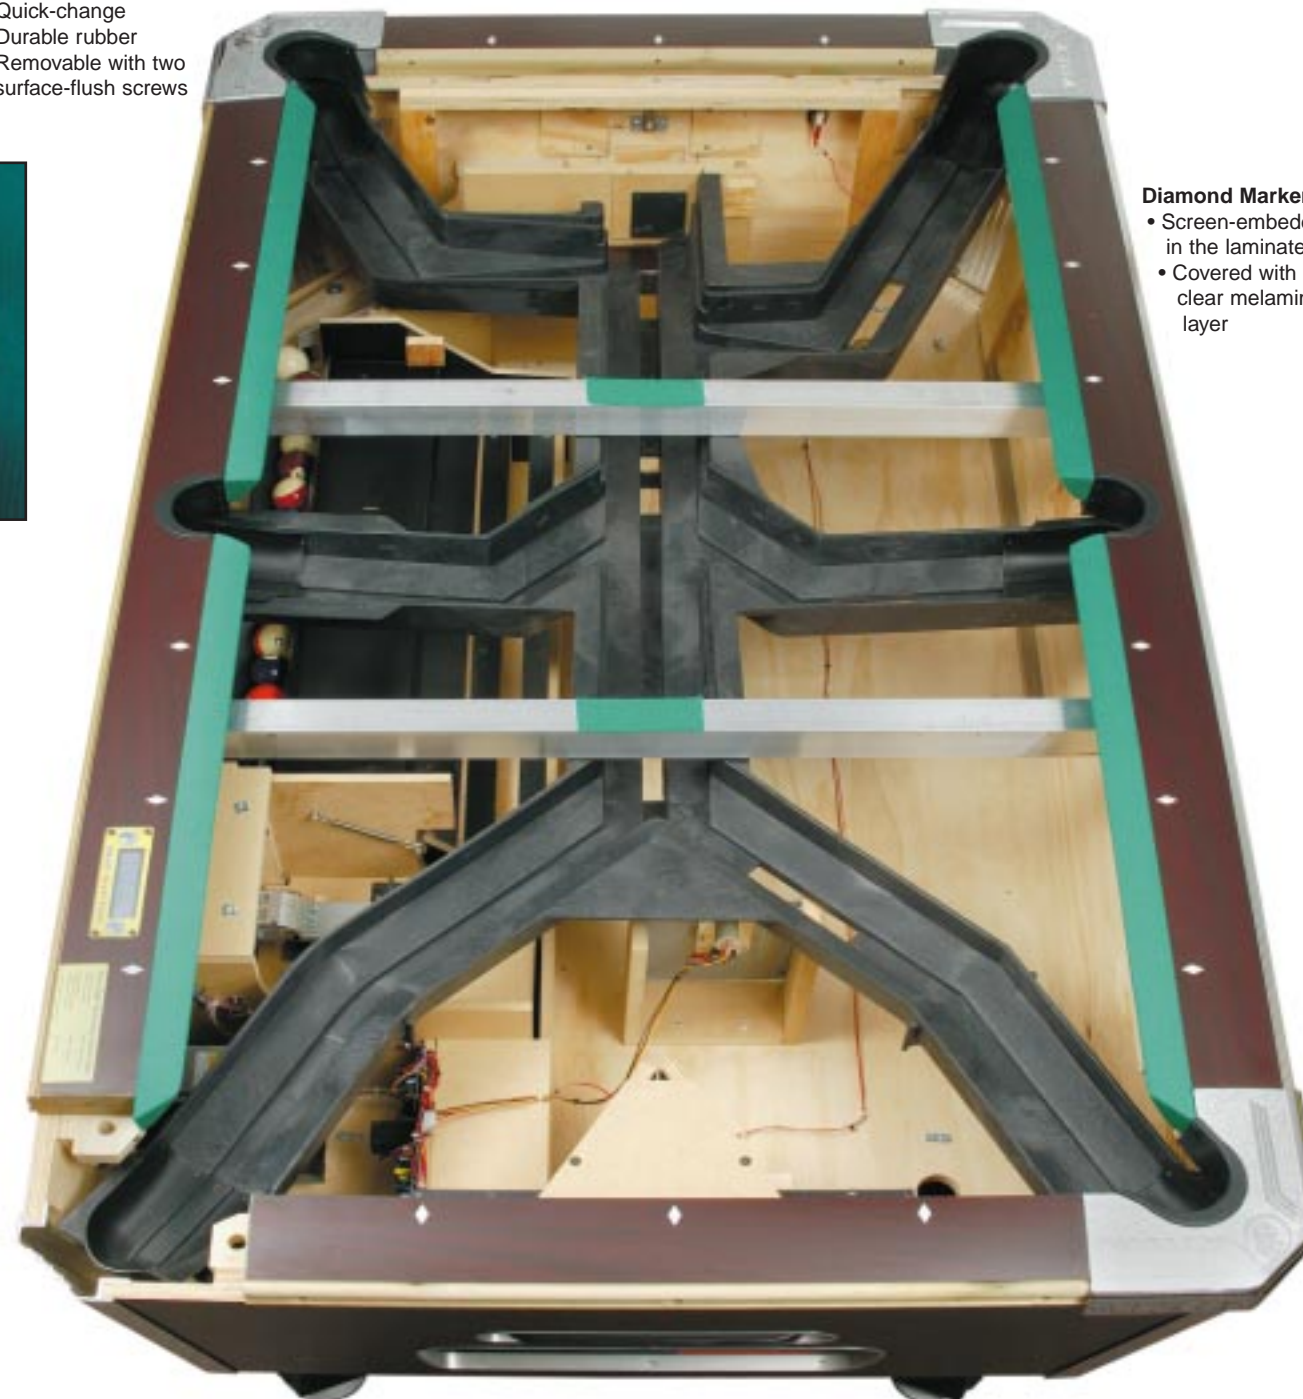

- Pocket liners:**
- Quick-change
 - Durable rubber
 - Removable with two surface-flush screws

- Diamond Markers:**
- Screen-embedded in the laminate
 - Covered with a clear melamine layer

- Slate:**
- Imported ¾" one-piece slate
 - Side-to-side metal table supports

- Bill Acceptor:**
- Battery operated
 - Self-contained bill acceptor
 - Accepts \$1, \$5, \$10, and \$20
 - Roll down coin mechanism
 - Eliminates need for making change
 - Increases play, increases return on investment
 - Replaceable coin chute housing, breaks away without damaging cabinet
 - Factory set at one-dollar play

Cue Ball Separator:

- Works great with new Saluc precision ground magnetic cue ball
- Uses cue ball same exact size and exact weight as other balls
- Has no moving parts
- Works with oversized cue balls

Table legs:

- Fiber reinforced
- Four-bolt
- One-person leg levelers

Ball Trap:

- Time tested since 1974

Ball Return System:

- One-piece structural foam "Spider"
- Clean ball returns with every pocketed ball